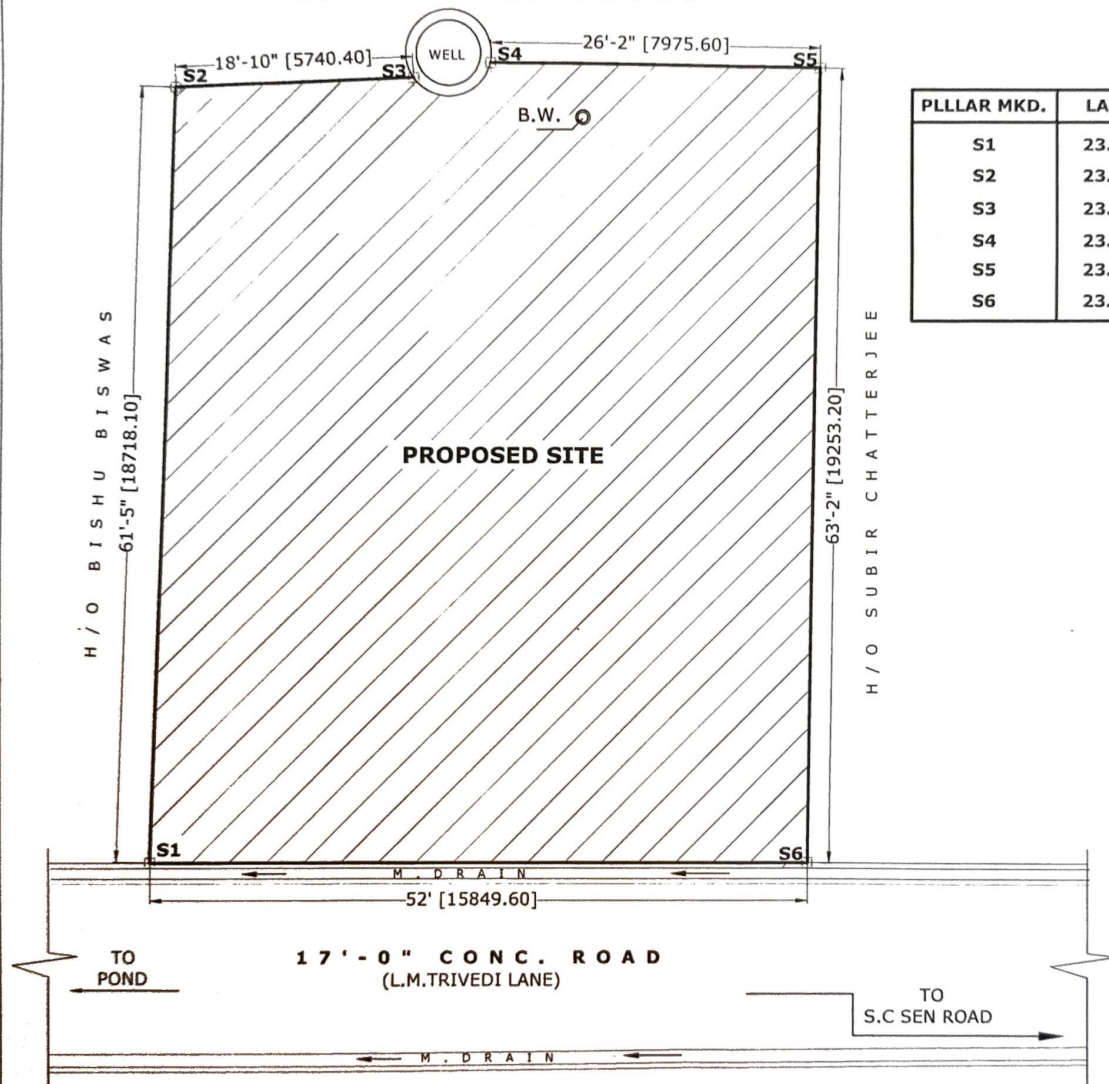

H / O K E S H A B L O D H A

*S.P. Prasad*  
**SHAMA PRASAD PUITANDI**  
 (D.Arch)  
 Architect & Designer  
 SADAR PARA, DASHER BANDH MORE  
 PURULIA, LICENCE NO.: *PM/10785/10-22*

**LOCATION PLAN**

**LOCATION- NILKUTHI DANGA AREA ,HOLDING NO.- 661/P ,PURULIA-723101,  
 P.S.-PURULIA(T),DIST.-PURULIA, WEST BENGAL**